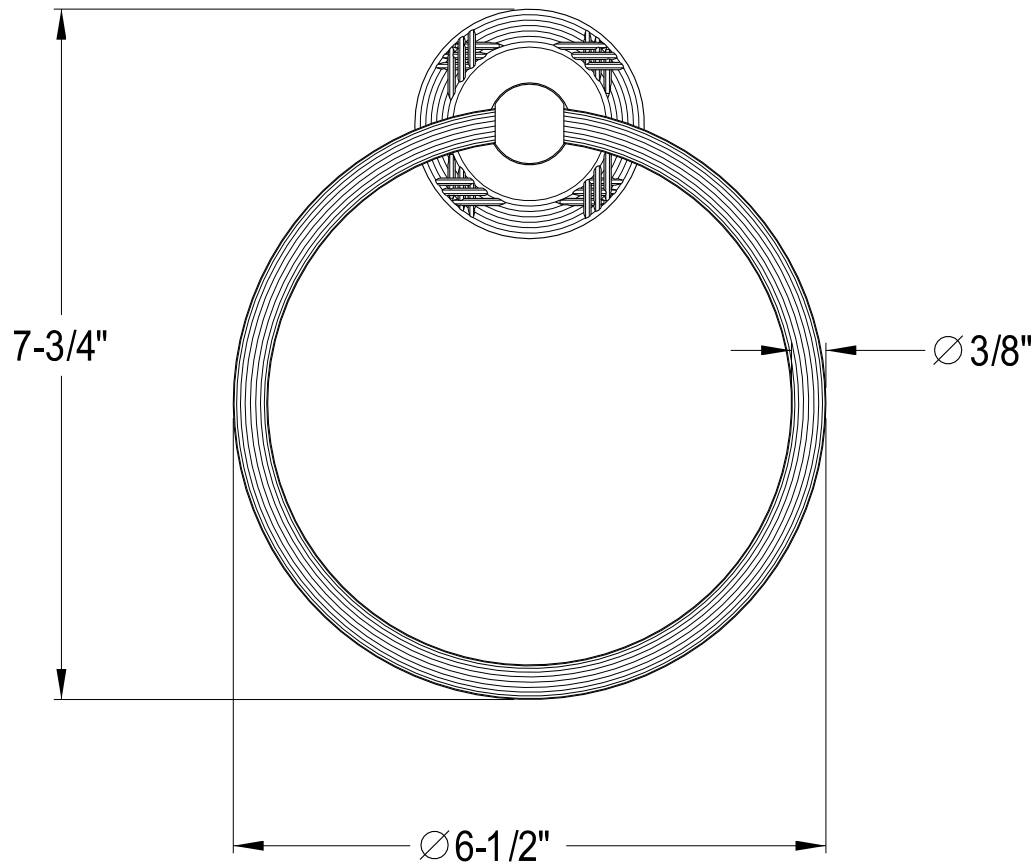

BA931 3AB, C, CPB, ORB, PB, PN, SN, SNPB

24" Dual Towel Bar

BA931 4AB,C,CPB,ORB,PB,PN,SN,SNPB

Towel Ring

BA9318C, PB, AB, CPB, ORB, PN, SN, SNPB

Toilet Paper Holder