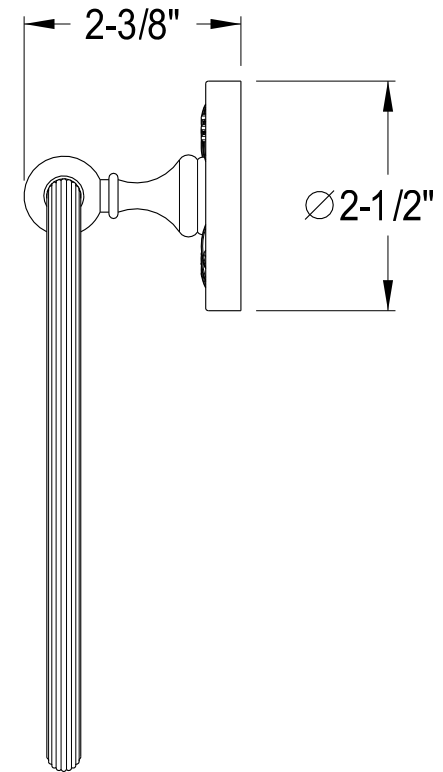

BA931 3AB, C, CPB, ORB, PB, PN, SN, SNPB

24" Dual Towel Bar

BA931 4AB,C,CPB,ORB,PB,PN,SN,SNPB

Towel Ring

BA9318C, PB, AB, CPB, ORB, PN, SN, SNPB

Toilet Paper Holder